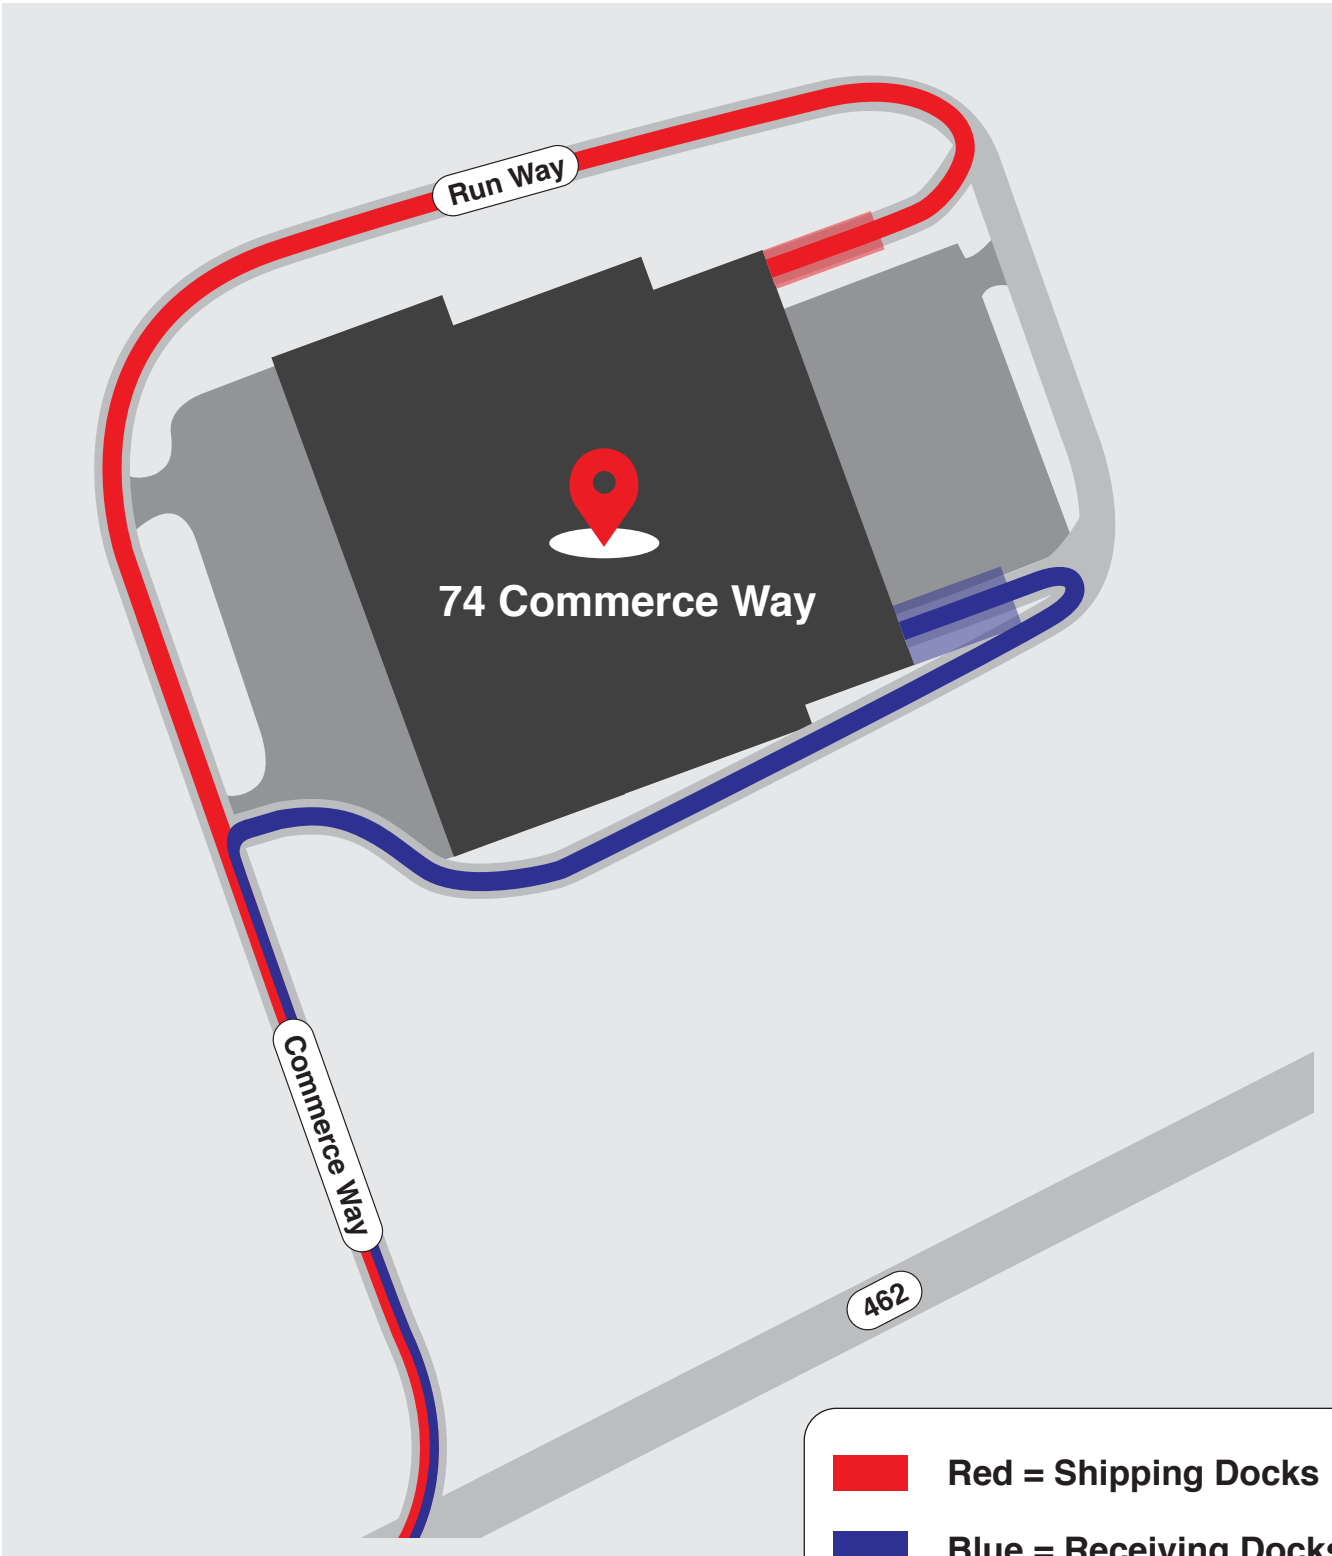

**New Standard**  
CORPORATION

**DELIVERY INSTRUCTIONS:**

74 Commerce Way  
York, PA 17406

Red = Shipping Docks

Blue = Receiving Docks