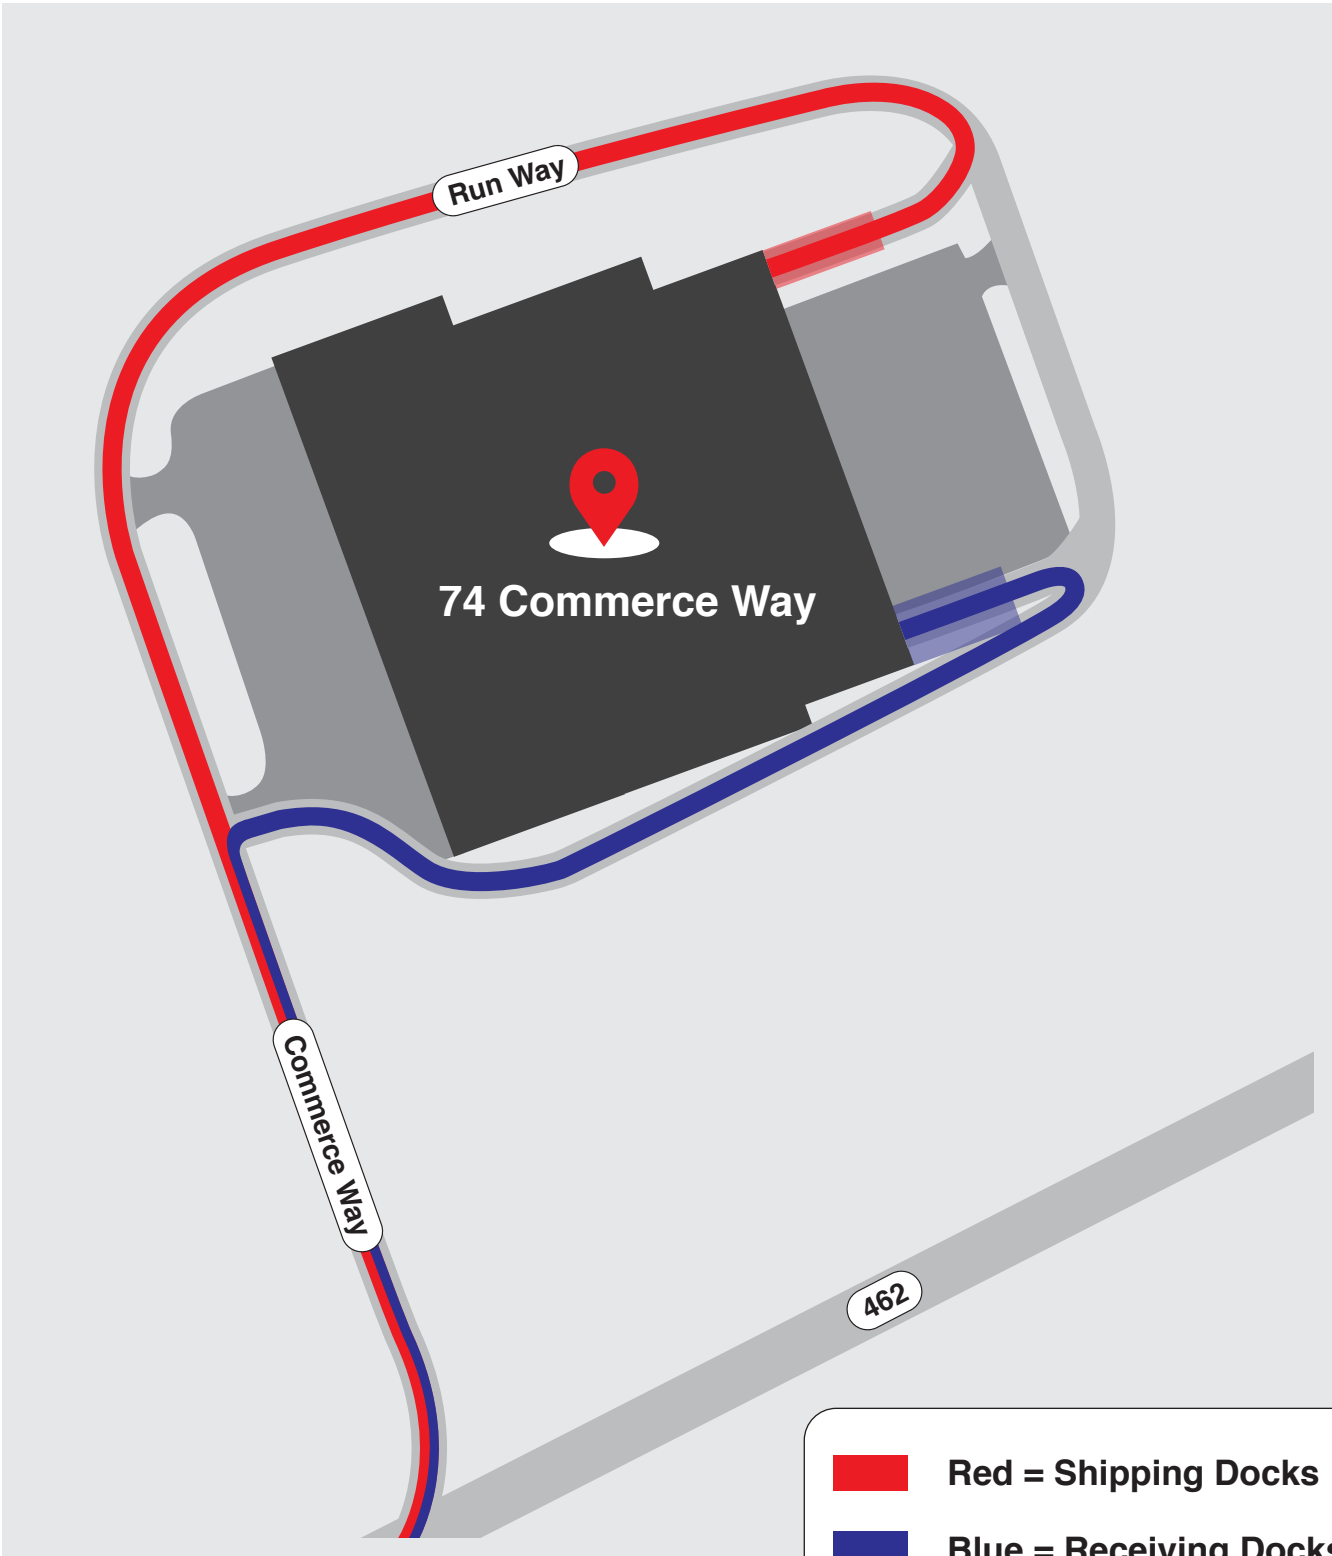

New Standard
CORPORATION

DELIVERY INSTRUCTIONS:

74 Commerce Way
York, PA 17406

Red = Shipping Docks

Blue = Receiving Docks